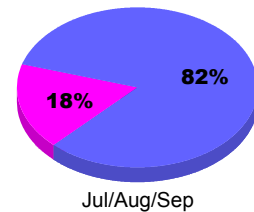

**Membership Results
2012-2013**

**Membership
2011-2012**

Month	Net Memb Goal	Actual New Memb	Actual Dropped Memb	Gain/Loss of Memb	Gain/Loss of Memb
Jul/Aug/Sep	-8	7	-18	-11	-12
Totals	-8	7	-18	-11	-12

Membership Results 2012-2013

Goal, New, Dropped, Gain/Loss

Comparison of Membership Gain/Loss

Current Year Compared to the Previous Year

Gender Comparison 2012-2013

Jul/Aug/Sep

Male Female